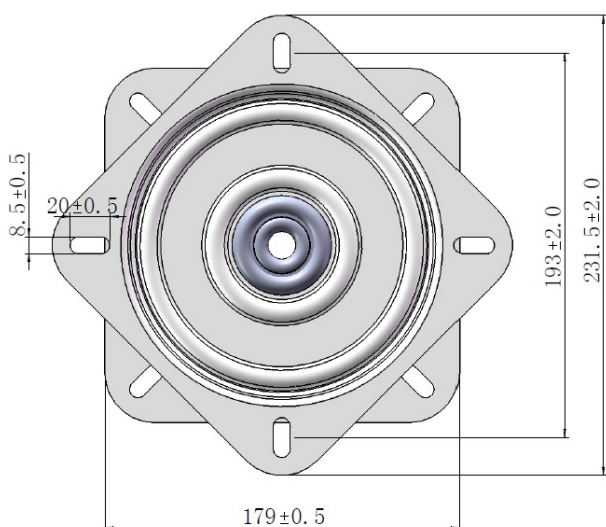

PRODUCT SHEET

Description:

Swivel Plate 360DG-FB, 179x179mm, Black ZP, Load Cap. 200KG, Full Balls

Item number:

06.04.012-0

Units	Box	Carton	HS Code	Barcode
Pcs.	1	20	8302420090	
				5704866494328

SISO A/S

Mileparken 11
DK-2740 Skovlunde
Denmark
VAT: DK 24786013

Phone +45 45 830 900

www.siso.dk
siso@siso.dk

Danske Bank
Nytorv Branch
Copenhagen
SWIFT: DABADKKK

Account no.
4180 3112 112936
IBAN Account
DK7230003112112936