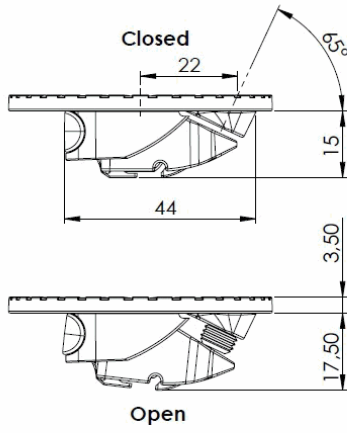

PRODUCT SHEET

Description

Leg Connector "Weka", ø60mm, Zamak, Zinc Pl., F/M8 Bolt, Min.18
mm Panel Thickness

SISO A/S
Mileparken 11
DK-2740 Skovlunde
Denmark
Phone: (+45) 45 830 900
Fax: (+45) 45 830 444
E-mail: siso@siso.dk
Web: www.siso.dk

Item number

06.11.220-0

Units	Box	Carton	HS Code	Barcode
Set	20	1	8302420090	 5 704866 503952

Recommended minimum cut-out

(Suited mounting screws: CSK 4.5 mm.)