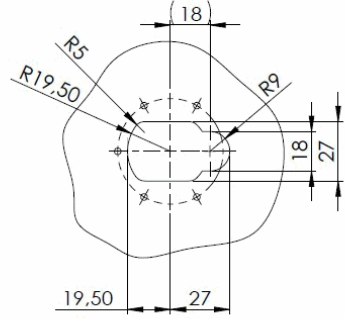

Item number

06.11.220-0

Units	Box	Carton	HS Code	Barcode
Set	20	1	8302420090	 5 704866 503952

Recommended minimum cut-out

(Suited mounting screws: CSK 4.5 mm.)