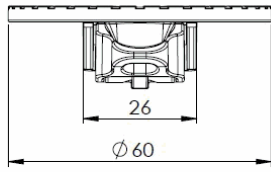

PRODUCT SHEET

Description

Leg Connector "Weka", ø60mm, Zamak, Zinc Pl., F/M8 Bolt, Min.18
mm Panel Thickness

SISO A/S
Mileparken 11
DK-2740 Skovlunde
Denmark
Phone: (+45) 45 830 900
Fax: (+45) 45 830 444
E-mail: siso@siso.dk
Web: www.siso.dk

Item number

06.11.220-0

Units	Box	Carton	HS Code	Barcode
Set	20	1	8302420090	 5 704866 503952

Recommended minimum cut-out

(Suited mounting screws: CSK 4.5 mm.)