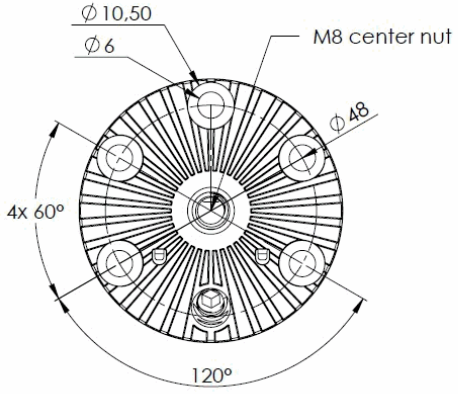

PRODUCT SHEET

Description

Leg Connector "Weka", ø60mm, Zamak, Zinc Pl., F/M8 Bolt, Min.18
mm Panel Thickness

SISO A/S
Mileparken 11
DK-2740 Skovlunde
Denmark
Phone: (+45) 45 830 900
Fax: (+45) 45 830 444
E-mail: siso@siso.dk
Web: www.siso.dk

Item number

06.11.220-0

Units	Box	Carton	HS Code	Barcode
Set	20	1	8302420090	 5 704866 503952

Recommended minimum cut-out

(Suited mounting screws: CSK 4.5 mm.)